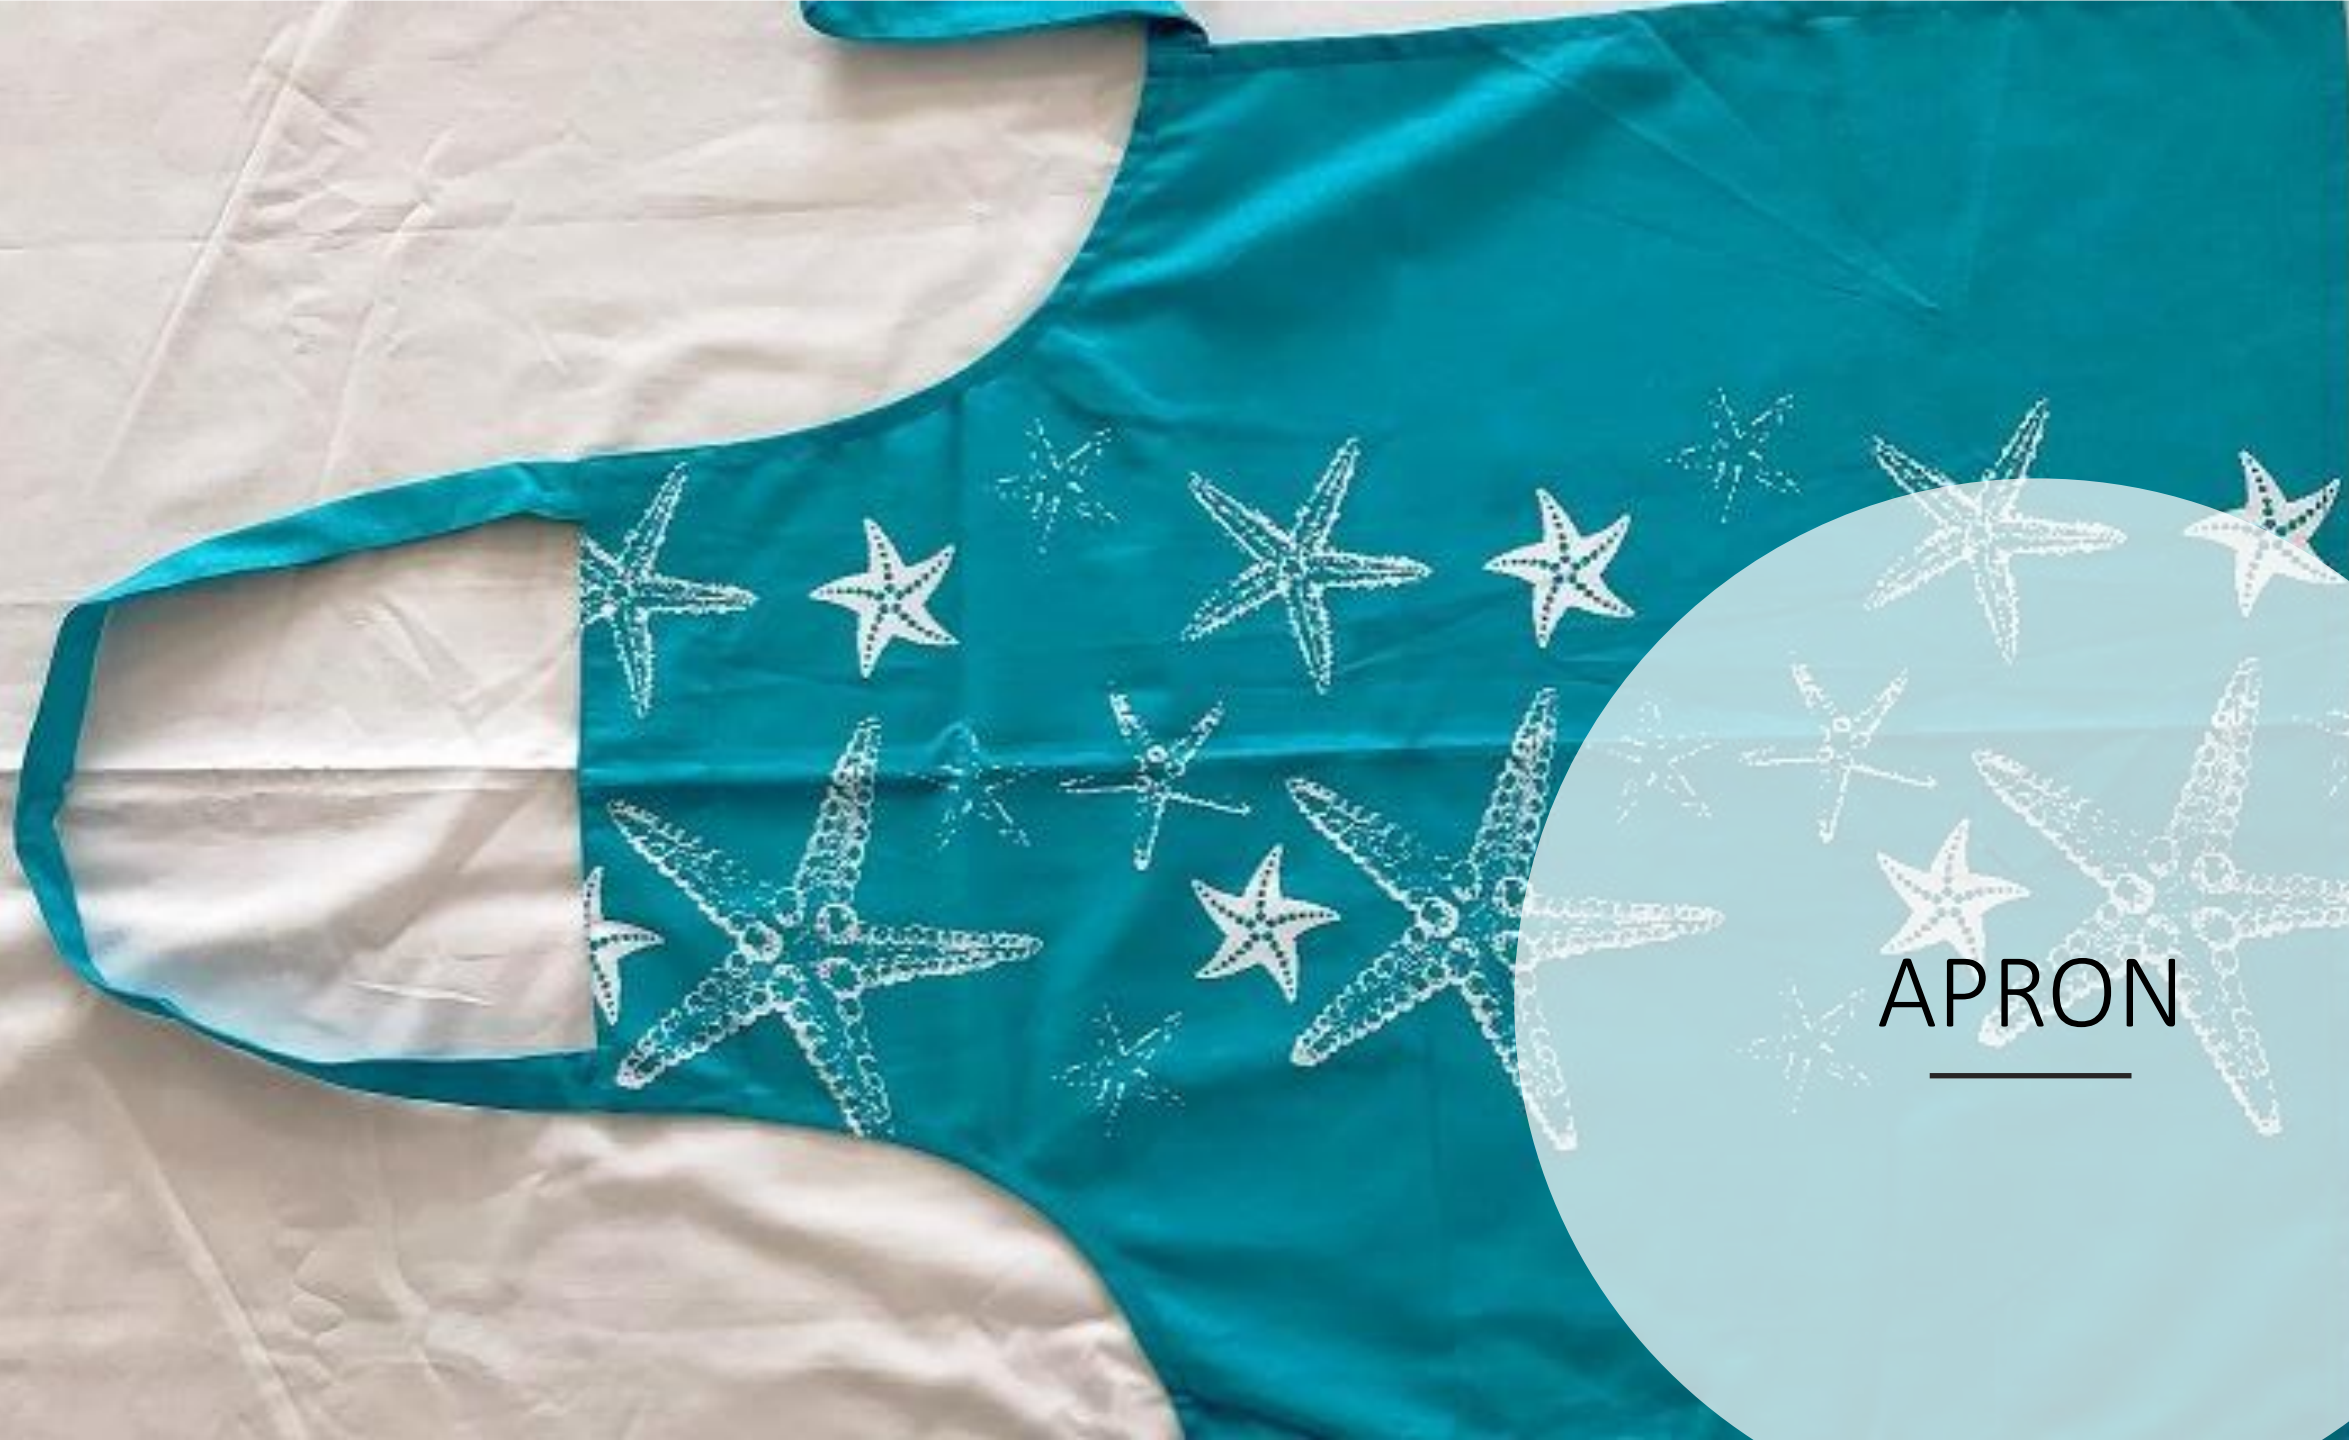

PRESENTING

Print Design, Viz...

‘Ocean’

Let's See Few Made Ups with ‘Swift’ Design Print.

Tea Towel –
18"x28".

Tea Towel –
18"x28".

Tea Towel –
18"x28".

APRON

APRON

APRON

This was few Madeups With

Print Design, Viz...

‘Ocean’