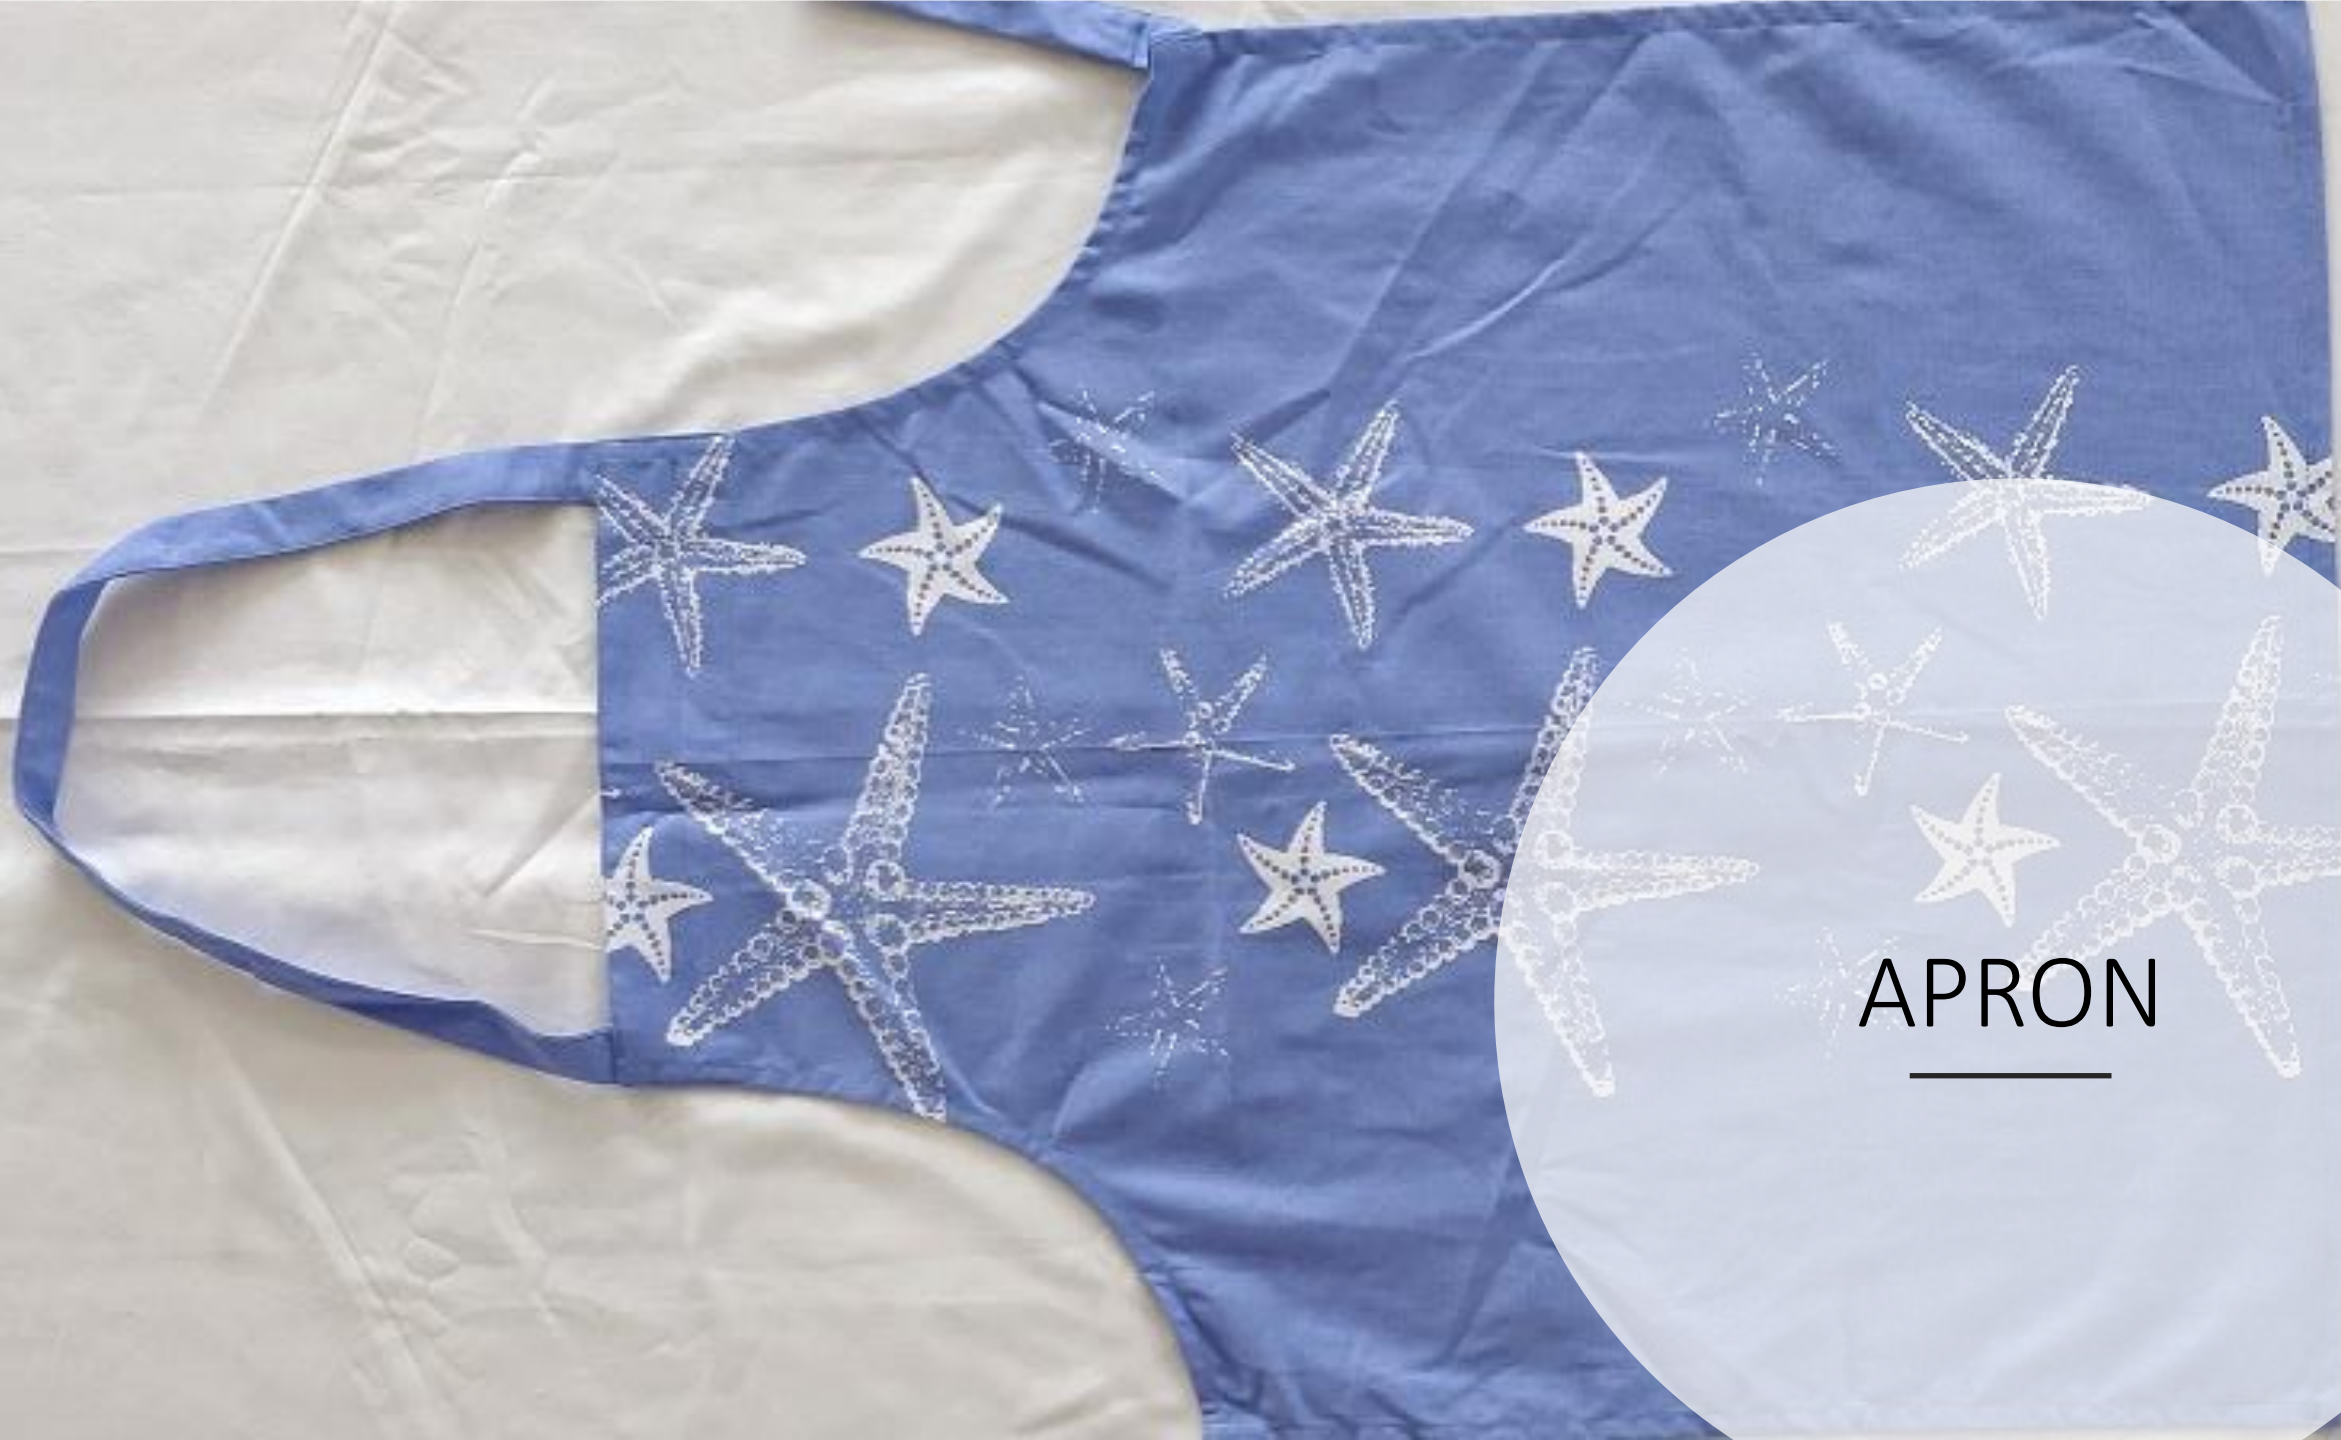

PRESENTING

Print Design, Viz...

‘Ocean’

Let's See Few Made Ups with ‘Swift’ Design Print.

Tea Towel –
18"x28".

Tea Towel –
18"x28".

Tea Towel –
18"x28".

APRON

APRON

APRON

This was few Madeups With

Print Design, Viz...

‘Ocean’